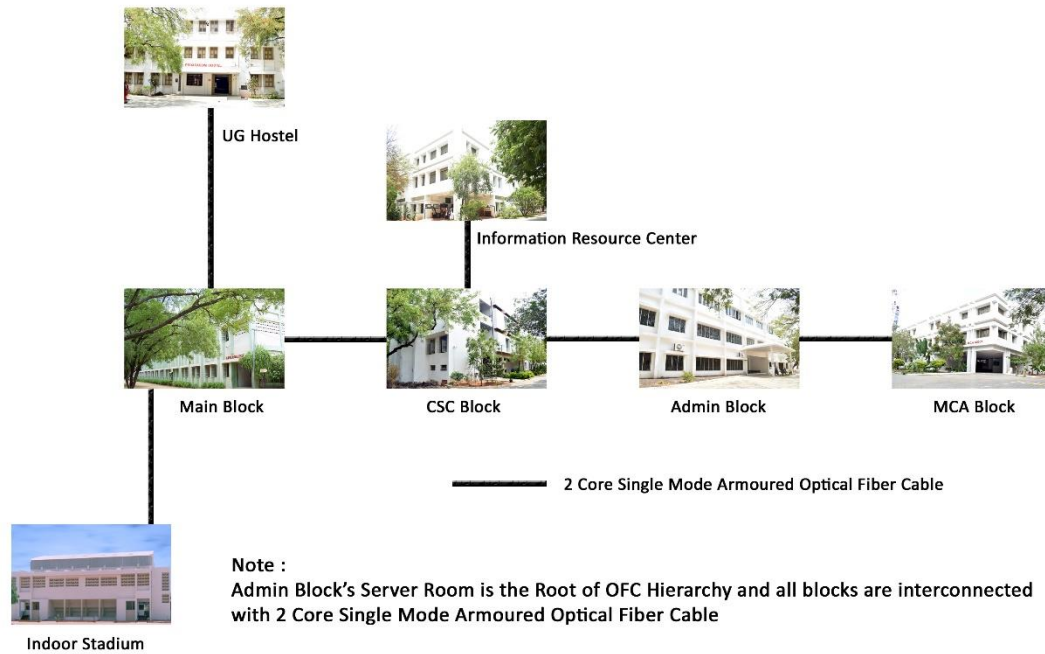

**THE STANDARD FIREWORKS RAJARATNAM COLLEGE FOR WOMEN (AUTONOMOUS),
SIVAKASI – 626 123.**

(Affiliated to Madurai Kamaraj University, Re-accredited with A Grade by NAAC,
College with Potential for Excellence by UGC and Mentor Institution under UGC PARAMARSH)

**Campus Network Mapping System
Optic Fibre Cable (OFC) Root Map**

To troubleshoot the network related issues quickly and easily, the campus network mapping scheme is prepared and maintained by the System Administrator.

S.F.R.C OFC Root Map