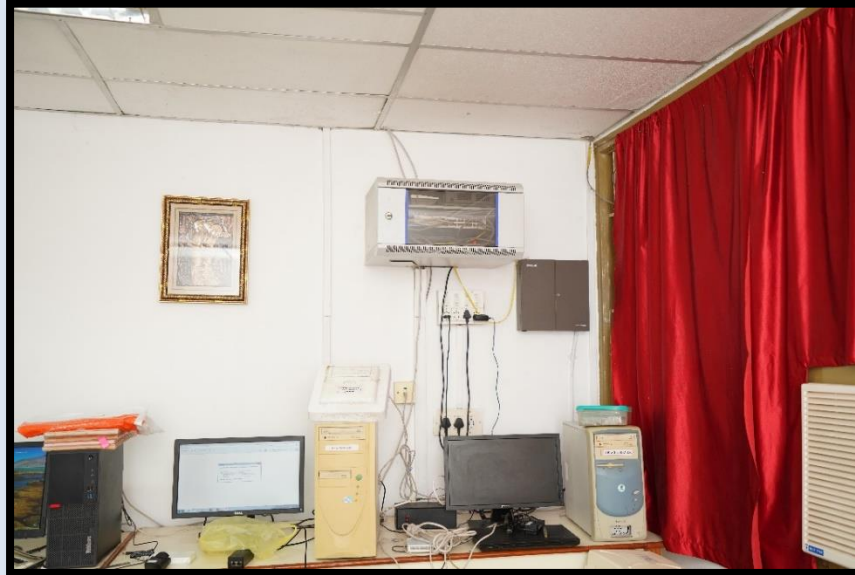

Network Junction Box

All Blocks are inter connected with Optical Fiber Media and each blocks are connected with Cat5 Cabling. Each and every department are inter connected with Gigabit Switches.

**THE STANDARD FIREWORKS RAJARATNAM COLLEGE FOR WOMEN (AUTONOMOUS),
SIVAKASI – 626 123.**