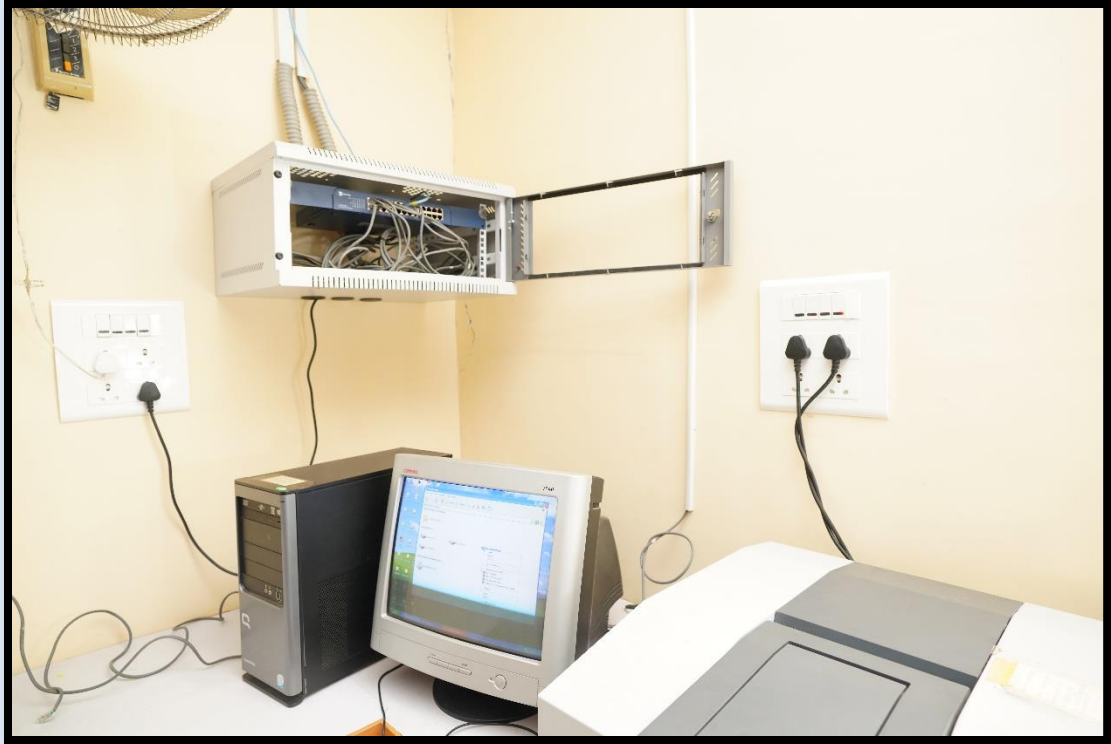

Network Junction Box

All Blocks are inter connected with Optical Fiber Media and each blocks are connected with Cat5 Cabling. Each and every department are inter connected with Gigabit Switches.

**THE STANDARD FIREWORKS RAJARATNAM COLLEGE FOR WOMEN (AUTONOMOUS),
SIVAKASI – 626 123.**